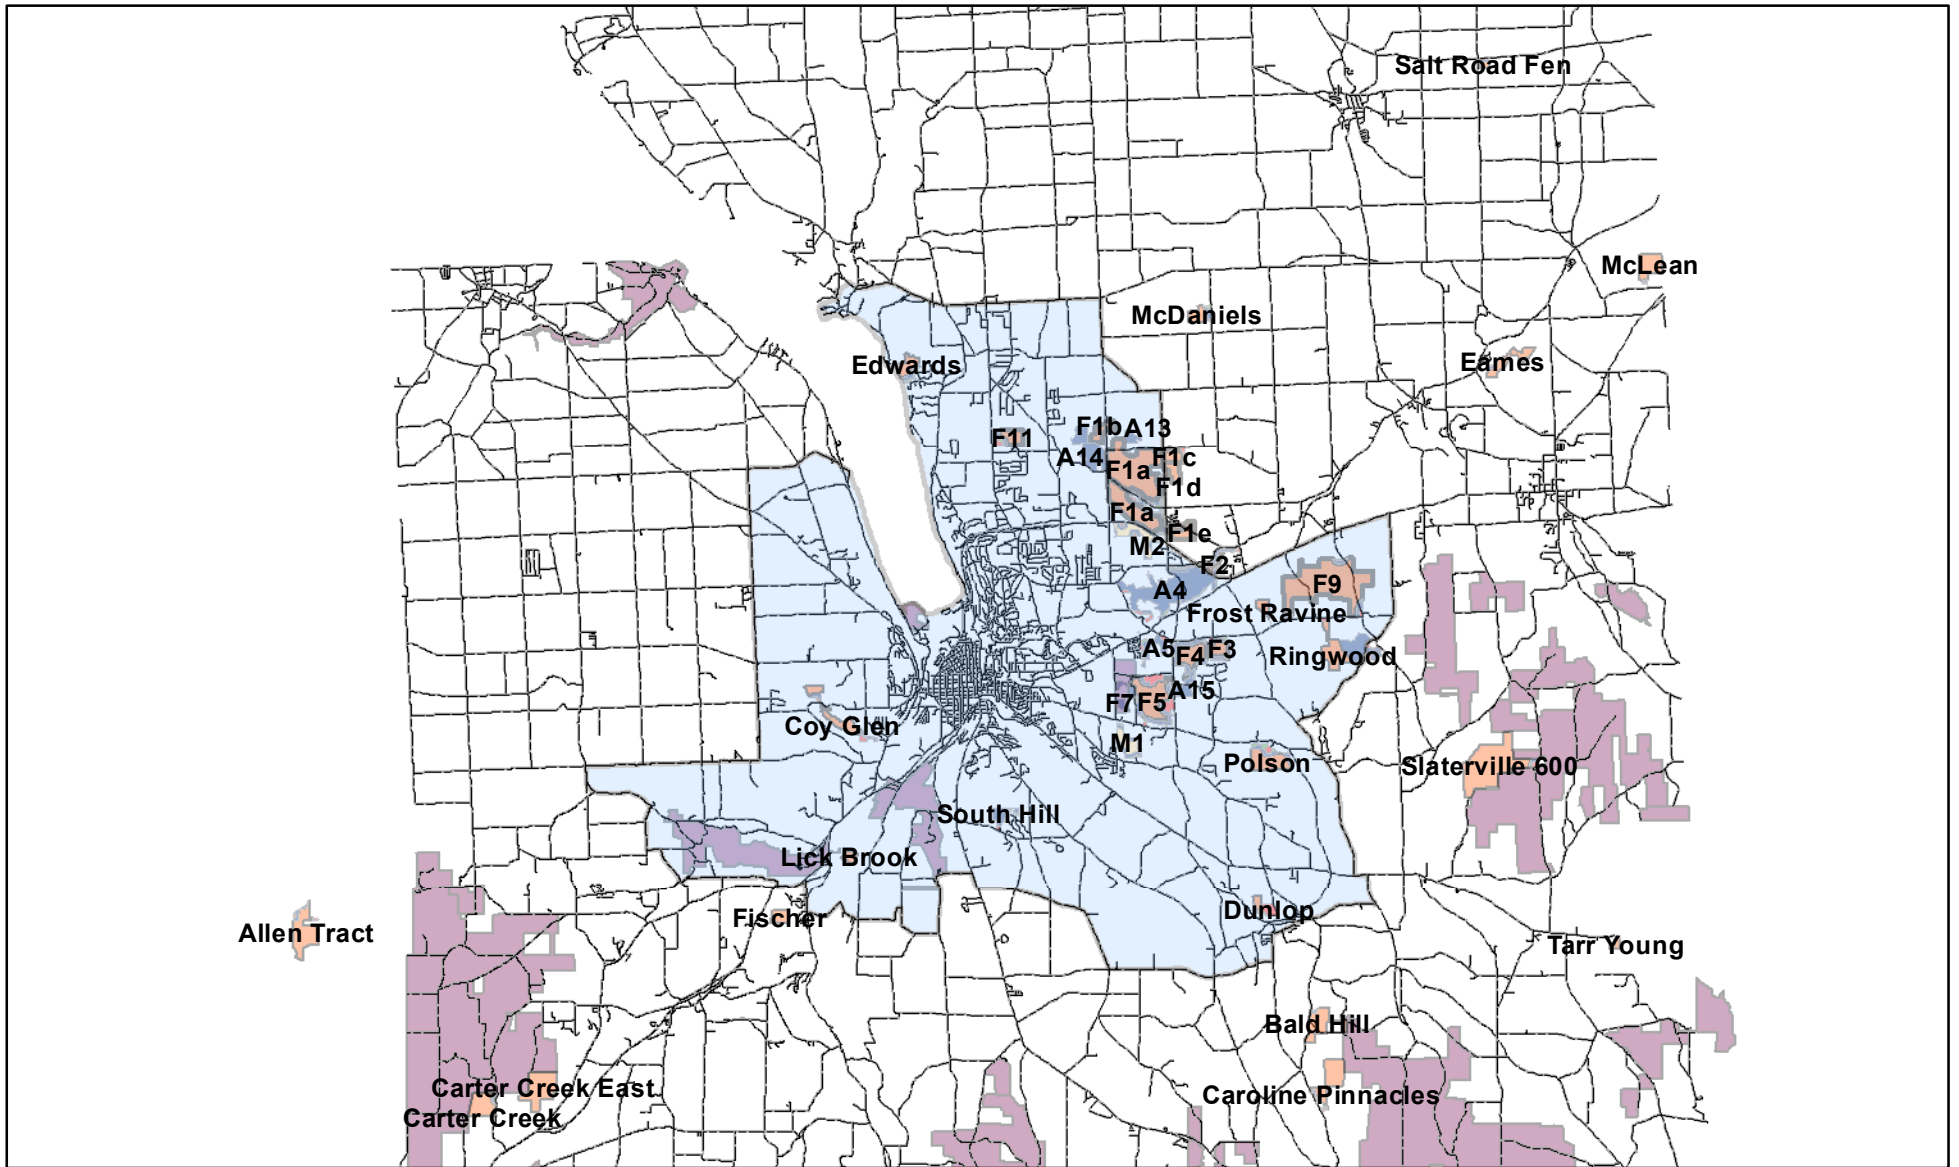

Cornell University Deer Management Program

Cornell Hunting Zones

Allowed Use

- Bow
- Crossbow
- Firearm
- Muzzleloader Only
- Restricted

Plantations Hunting Zones

Allowed Use

- Bow
- Crossbow
- Firearm
- Restricted

- Deer Management Focus Area
- Roads
- State Parks & Forests